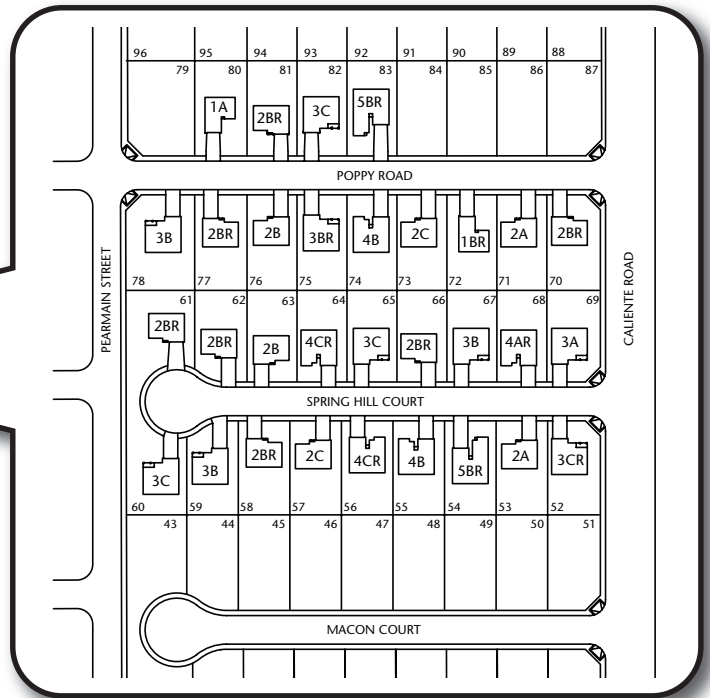

LA PUERTA

Site Plan

map not to scale