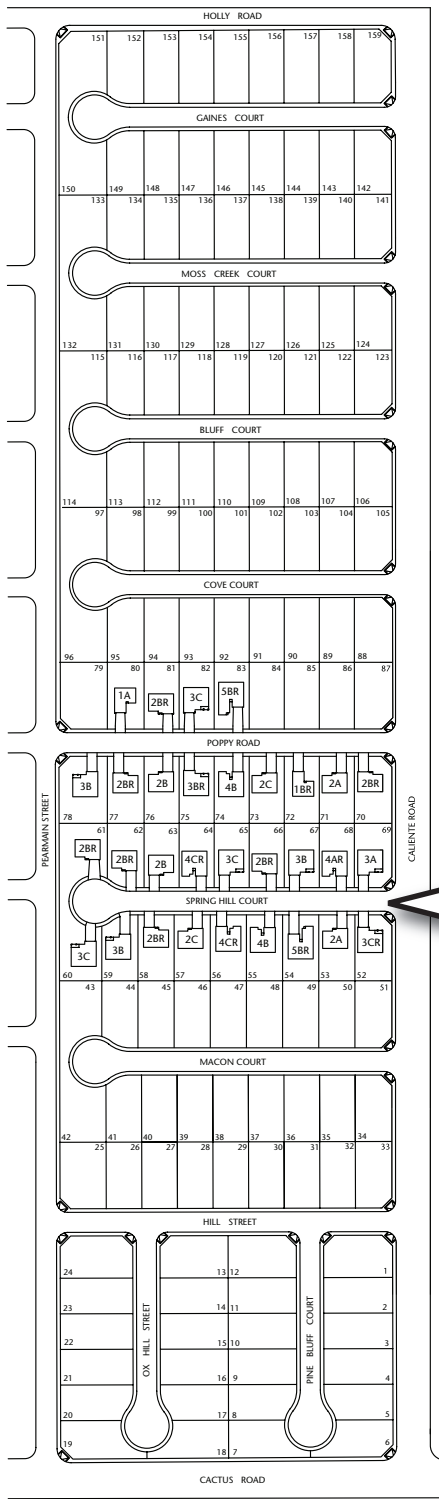

LA PUERTA

Site Plan

map not to scale